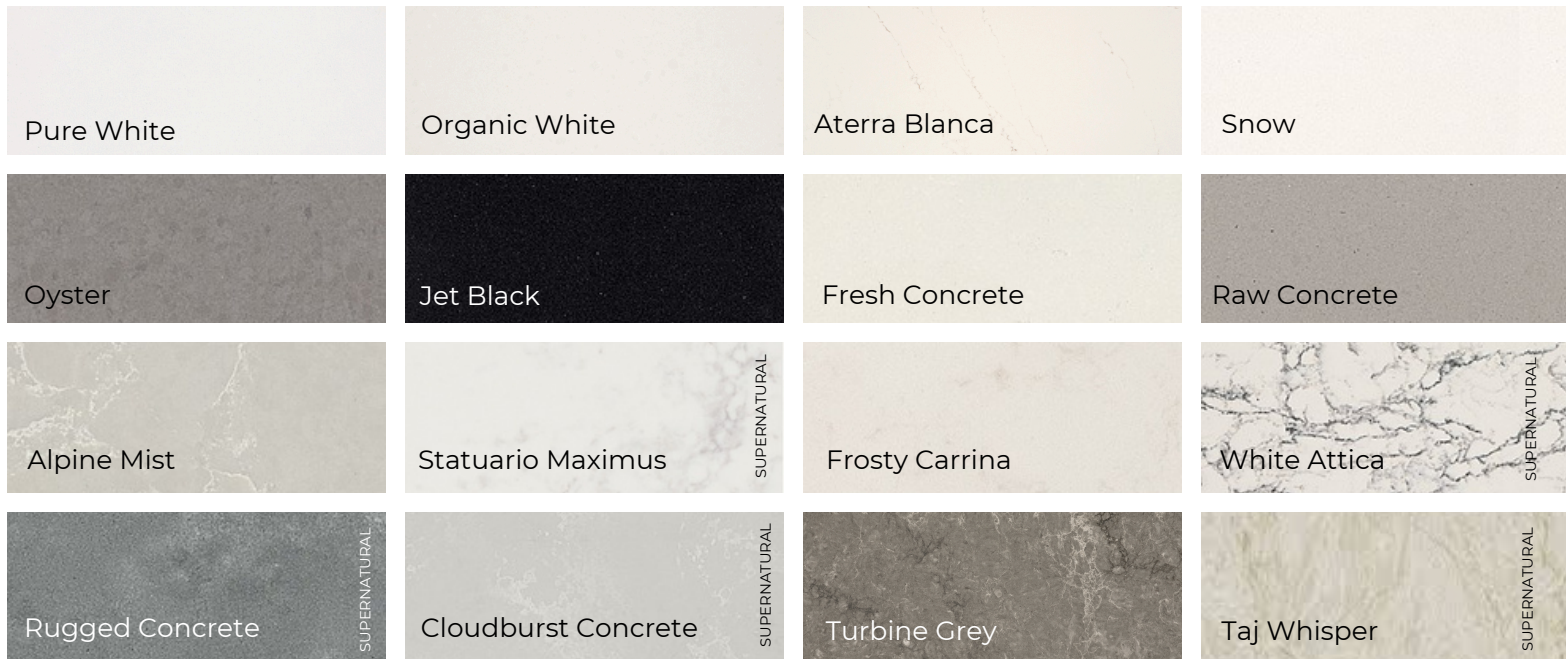

VANITY TOP OPTIONS

caesarstone® **ICON** 20mm stone top

Advanced mineral surfaces are crafted from Caesarstone's crystalline silica-free blend of recycled and other innovative materials.

12mm or 30mm solid surface top

Solid Timber

Please note colours may vary from what actual colour sample is like.
Other colours available at an additional cost.

RIFCO

EST. 1975

rifco.com.au